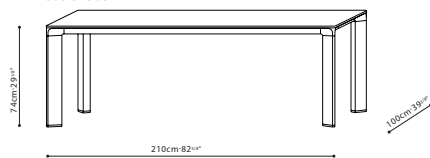

SPECS

JOINT / TOP: Table top is available in Grey Oak Veneer, Grey Ceramic and White Ceramic. **LEGS:** Legs are constructed with solid Ash Wood and available in Grey Oak. **SUPPORT:** Top and legs are reinforced with internal steel frame.

C05C1303

Only available in ceramic top