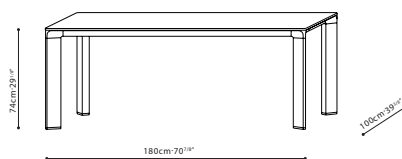

SPECS

JOINT / TOP: Table top is available in Grey Oak Veneer, Grey Ceramic and White Ceramic. **LEGS:** Legs are constructed with solid Ash Wood and available in Grey Oak. **SUPPORT:** Top and legs are reinforced with internal steel frame.

C05C1302

Only available in ceramic top