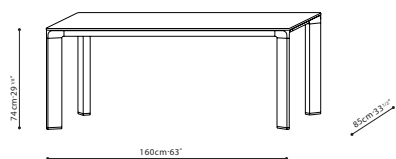

SPECS

JOINT / TOP: Table top is available in Grey Oak Veneer, Grey Ceramic and White Ceramic. **LEGS:** Legs are constructed with solid Ash Wood and available in Grey Oak. **SUPPORT:** Top and legs are reinforced with internal steel frame.

C05C1301

Only available in ceramic top