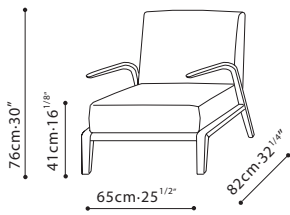

C02A1701

C02A1702