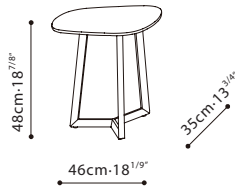

## SPECS

**TERI / TOP:** Table Base is constructed in solid Ash Wood and finished in Grey Oak. **TOP:** Available in Grey Oak veneer.

C06F0401

C06F0402

C06F0403

C06F0404

Grey Oak

Natural Oak