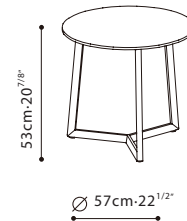

## SPECS

**TERI / TOP:** Table Base is constructed in solid Ash Wood and finished in Grey Oak. **TOP:** Available in Grey Oak veneer.

C06F0401

C06F0402

C06F0403

C06F0404

Grey Oak

Natural Oak