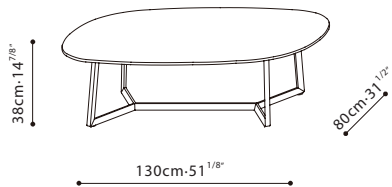

## SPECS

**TERI / TOP:** Table Base is constructed in solid Ash Wood and finished in Grey Oak. **TOP:** Available in Grey Oak veneer.

C06F0401

C06F0402

C06F0403

C06F0404

Grey Oak

Natural Oak