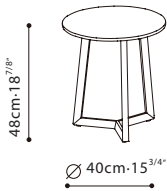

## SPECS

**TERI / TOP:** Table Base is constructed in solid Ash Wood and finished in Grey Oak. **TOP:** Available in Grey Oak veneer.

C06F0401

C06F0402

C06F0403

C06F0404

Grey Oak

Natural Oak