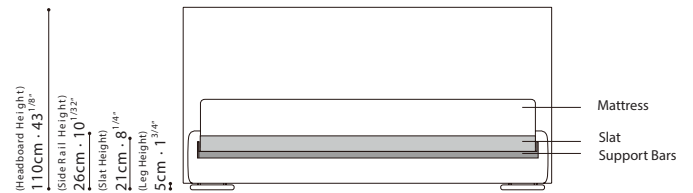

SPECS

SCREEN / CONSTRUCTION: Solid Birch headboard w/plywood reinforcements, side and end rails all covered in polyurethane foam with a fabric lining. **SLATS:** Wood slat system w/adjustable slides to control firmness. **LEGS:** Tubular black metallic painted steel legs w/plastic guides. **UPHOLSTERY OPTIONS:** Removable fabric or leather cover. **MATTRESS SUGGESTION:** 12" Mattress suggested.

C0330075 QUEEN

C0330076 KING

C033007E CALIFORNIA KING