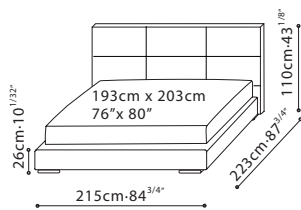

C0330076 KING