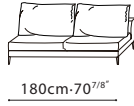

FABRIC VERSION

C01D0102

Optional Side Table can be attached to the following LAF/RAF Sofa Arm/Armless pieces: C01D0101/02/03/07/08/09/10/11/12. Constructed on a Blackened Steel Frame, upholstered in FC-03 Taupe Eco-Leather.