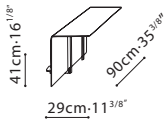

C01D0116

C01D0117

C81D0104

C07D0118

Optional Side Table can be attached to the following LAF/RAF Sofa Arm/Armless pieces: C01D0101/02/03/07/08/09/10/11/12. Constructed on a Blackened Steel Frame, upholstered in FC-03 Taupe Eco-Leather.