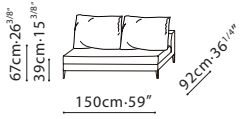

FABRIC VERSION

C01D0101