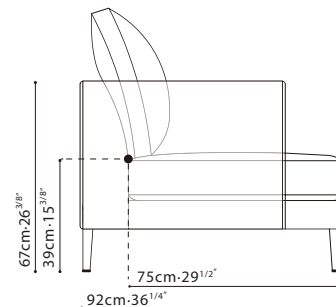

## SPECS

**NOTTING /** FRAME: Constructed in solid birch wood frame, paired with cross-woven elastic webbing. Frame is covered with polyurethane foam and fabric lining. CUSHIONS: Seat cushions consist of high-resilient polyurethane foam, topped with compartmented feather down and polyester fiber. Back cushions consists of channeled feather down and polyester fiber padding with high-resilient polyurethane foam center insert. Throw cushion, C81D0104, is filled with feather down. All cushions have hidden zipper closing. LEGS: Steel legs are finished in black metallic paint and capped with plastic glides. UPHOLSTERY: Fabric (removable via Velcro) or Leather (non-removable) . Sofa Connectors are Included.