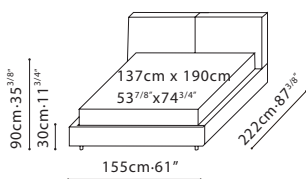

C03E0710 FULL