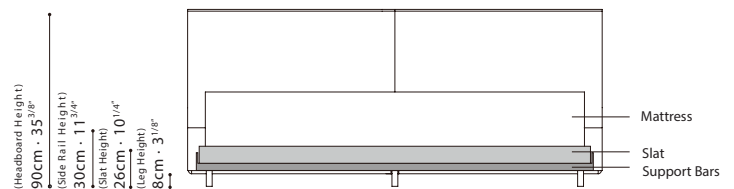

NATURE BED / CONSTRUCTION: Side and end rails are constructed with plywood, covered with polyurethane foam and fabric lining. Headboard cushions consist of channeled feather down and polyester fiber padding with high-resilient polyurethane foam center insert. **SLATS:** Multiply beech wood slat system allow for slight adjustment in firmness. **BASE:** Anodized black aluminum legs are capped with plastic glides. Featuring slight height adjustment capabilities. **UPHOLSTERY:** Fabric or leather. Fabric covers removable on Velcro (headboard needs to be unscrewed in order for covers to be removed). Covers for headboard and side rails are separated. **MATTRESS:** Recommended mattress thickness is less than 25cm. Mattress is not included.