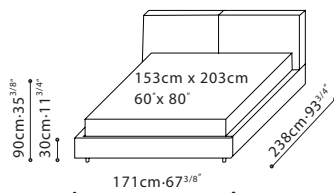

C03E0704 QUEEN