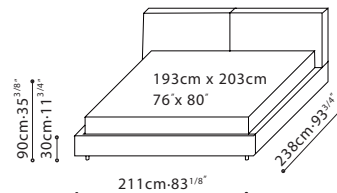

C03E0705 KING