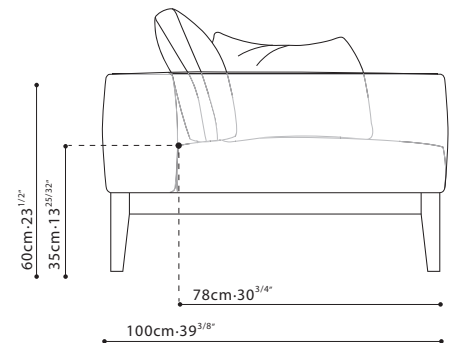

SPECS

MOODIE / FRAME: Solid Birch arm and backrests covered w/fabric lined polyurethane foam. SEAT: Steel seat frame paired w/cross-woven elastic webbing & sinuous springs supporting seat cushions consisting of high-resilient polyurethane foam wrapped in feather down & polyester fiber. CUSHIONS: Back cushions filled w/feather down and polyester fiber. Toss pillow filled w/feather down. BASE: Solid Ash in Grey Oak finish. UPHOLSTERY OPTIONS: Non-removable fabric or Non-removable leather.

FABRIC VERSION

LEATHER VERSION

*No stitched seam on the front of defaulted back cushions.

(dotted lines illustrate positioning of stitched seams on leather versions of this sofa)

RECOMMENDED CUSHIONS

Item Code