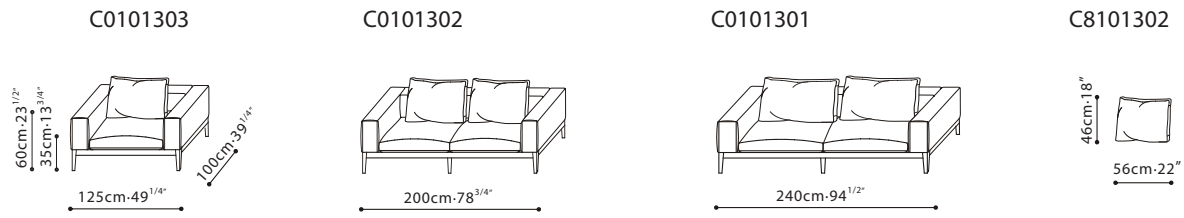

FABRIC VERSION