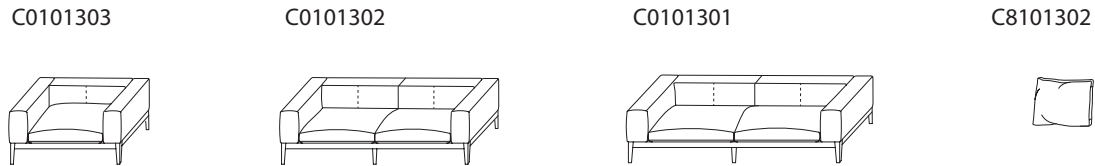

SPECS

MOODIE / FRAME: Solid Birch arm and backrests covered w/fabric lined polyurethane foam. SEAT: Steel seat frame paired w/cross-woven elastic webbing & sinuous springs supporting seat cushions consisting of high-resilient polyurethane foam wrapped in feather down & polyester fiber. CUSHIONS: Back cushions filled w/feather down and polyester fiber. Toss pillow filled w/feather down. BASE: Solid Ash in Grey Oak finish. UPHOLSTERY OPTIONS: Non-removable fabric or Non-removable leather.

FABRIC VERSION

LEATHER VERSION

*No stitched seam on the front of defaulted back cushions.

(dotted lines illustrate positioning of stitched seams on leather versions of this sofa)

RECOMMENDED CUSHIONS

Item Code