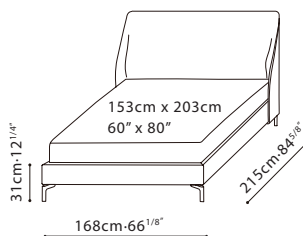

C03H0704 QUEEN