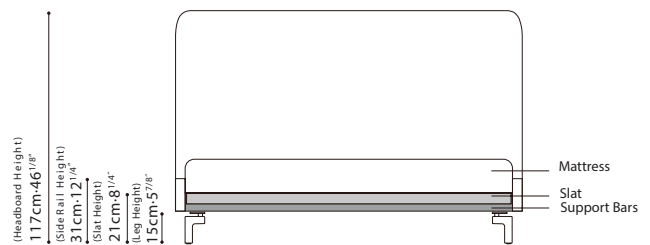

**MELODY BED / FRAME:** Headboard in metal with MDF, covered in polyurethane foam. Rails in plywood covered in polyurethane foam and fabric lining. Steel frame beech wood slat. **UPHOLSTERY:** Available in all fabric, all leather, or fabric/leather combo. Headboard cover not removable. **BASE:** Leg in glossy grey metallic paint with plastic glides.

C03H0704 QUEEN

C03H0705 KING

C83H0701

\*Optional cushion for C03H0705

C83H0702

\*Optional cushion for C03H0704

C83H0703

\*Optional bolster for C03H0705