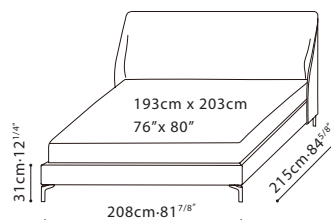

C03H0705 KING