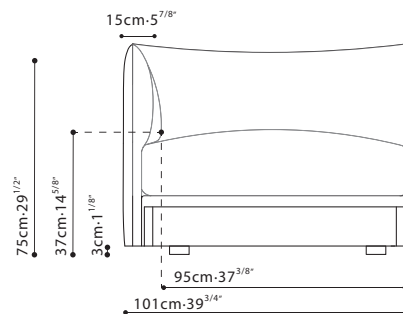

## SPECS

**BLOOM / FRAME:** The frame is constructed with solid Birch wood, MDF, and plywood reinforcements. It is paired with cross-woven elastic webbing, sinuous springs, and covered with polyurethane foam with fabric lining. The armrest and backrest is constructed with in steel and covered with polyurethane foam and fabric lining. The sofa base comes standard with pre-set metal connectors to prevent sliding. **L-COMPONENT:** Optional and detachable L-shaped side table is constructed in steel, available in leathers. **CUSHION:** Seat and back cushions consists of channeled feather down, polyester fiber padding with high-resilient polyurethane foam center insert. The throw cushion is filled with feather down and polyester fiber. All cushions have hidden zipper closing. **LEGS:** Inset black plastic (ABS) legs giving the sofa a floating visual effect. **UPHOLSTERY:** Available in Fabric (removable via Velcro) or Leather (non-removable).

C01G0116+B12G0122

C01G0117

C01G0118

C01G0119+B12G0123

C01G0120+B12G0123

C01G0121

B12G0122

L - Arm Component (98cm)

B12G0123

L - Arm Component (118cm)

C08G0103

C08G0104

LEATHER VERSION

C01G0101+B12G0122

C01G0102+B12G0122

C01G0103