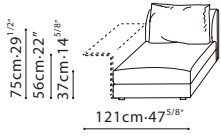

FABRIC VERSION

C01G0101+B12G0122